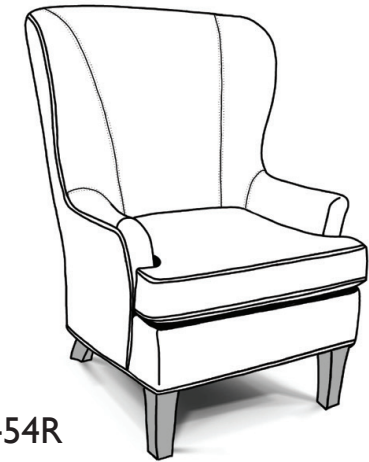

V450R

V450NR

V450R/V450NR SERIES

V450R/V450NR SERIES

Dimensions

		<i>O.A</i>	<i>O.A</i>	<i>O.A</i>	<i>SEAT</i>	<i>SEAT</i>	<i>SEAT</i>
		<i>LENGTH</i>	<i>DEPTH</i>	<i>HEIGHT</i>	<i>LENGTH</i>	<i>DEPTH</i>	<i>HEIGHT</i>
V454R	Chair	32"	34"	42"	20"	21"	20"
V454NR	Chair	32"	34"	42"	20"	21"	20"

4/24

N = Nails

Features

Cushions/Backs	Sinuous Wire
Cushions/Back/Attached	Block foam with polyester fiber wrap
Cushions/Seat	Block foam with polyester fiber wrap
Cushions/Ventilated	Standard
Fabric Types Available	Bodies & Accents
Options/Available <i>(Additional Charge)</i>	<ul style="list-style-type: none"> • FK - Frame Coil (Coil Core) except the Ottoman
Legs/Wood	Front: 2.5" x 7.125" H. Pyramid; Rear: 2" x 7.125" H. <i>(Screw-In)</i>
Seat Construction	Sinuous Wire
Seating/Loose/Reversible	Standard
Trim - Silver Nails	Standard on V454NR
Welt/Matching	Standard
Wood Trim	Dark brown finish on legs