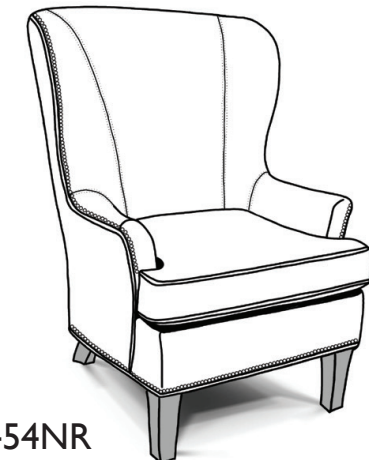

V450R/V450NR SERIES

Dimensions

		<i>O.A</i>	<i>O.A</i>	<i>O.A</i>	<i>SEAT</i>	<i>SEAT</i>	<i>SEAT</i>
		<i>LENGTH</i>	<i>DEPTH</i>	<i>HEIGHT</i>	<i>LENGTH</i>	<i>DEPTH</i>	<i>HEIGHT</i>
V454R	Chair	32"	34"	42"	20"	21"	20"
V454NR	Chair	32"	34"	42"	20"	21"	20"

4/24

N = Nails

Features

Cushions/Backs	Sinuous Wire
Cushions/Back/Attached	Block foam with polyester fiber wrap
Cushions/Seat	Block foam with polyester fiber wrap
Cushions/Ventilated	Standard
Fabric Types Available	Bodies & Accents
Options/Available <i>(Additional Charge)</i>	• FK - Frame Coil (Coil Core) except the Ottoman
Legs/Wood	Front: 2.5" x 7.125" H. Pyramid; Rear: 2" x 7.125" H. <i>(Screw-In)</i>
Seat Construction	Sinuous Wire
Seating/Loose/Reversible	Standard
Trim - Silver Nails	Standard on V454NR
Welt/Matching	Standard
Wood Trim	Dark brown finish on legs

V454NR